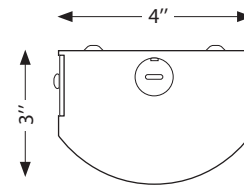

- ETL Damp Location
- DLC Premium*

IK08

RoHS COMPLIANT

Dimensions

ADA COMPLIANT

Lengths
24" / 48" / 96"

Performance Summary

Efficacy: up to: 134 lm/W